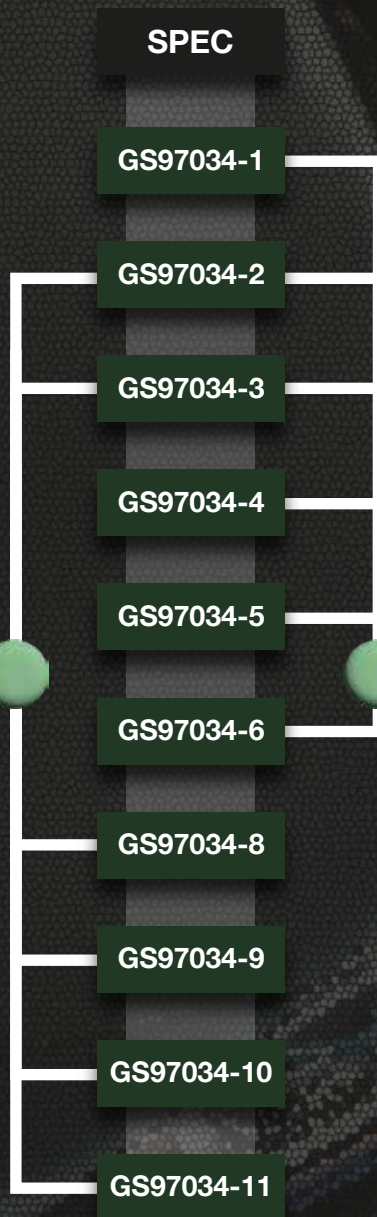

**2**  
**DEVICES**

**TO**

**10**  
**SPECS**

Innowep, the world leader in finger and hand abrasion testing equipment, is offering a special promotion to BMW partners. The package includes two devices to perform all 10 OEM specifications.

Device:  
**Dyna-SPA®**

Device:  
**ABREX® -E**

Keep your laboratory up-to-date with the Abrex®-E & Dyna-SPA® combo.

Contact us for more information.

**INNOWEP®**

quality + durability + haptic

+49 (0) 931 322 980