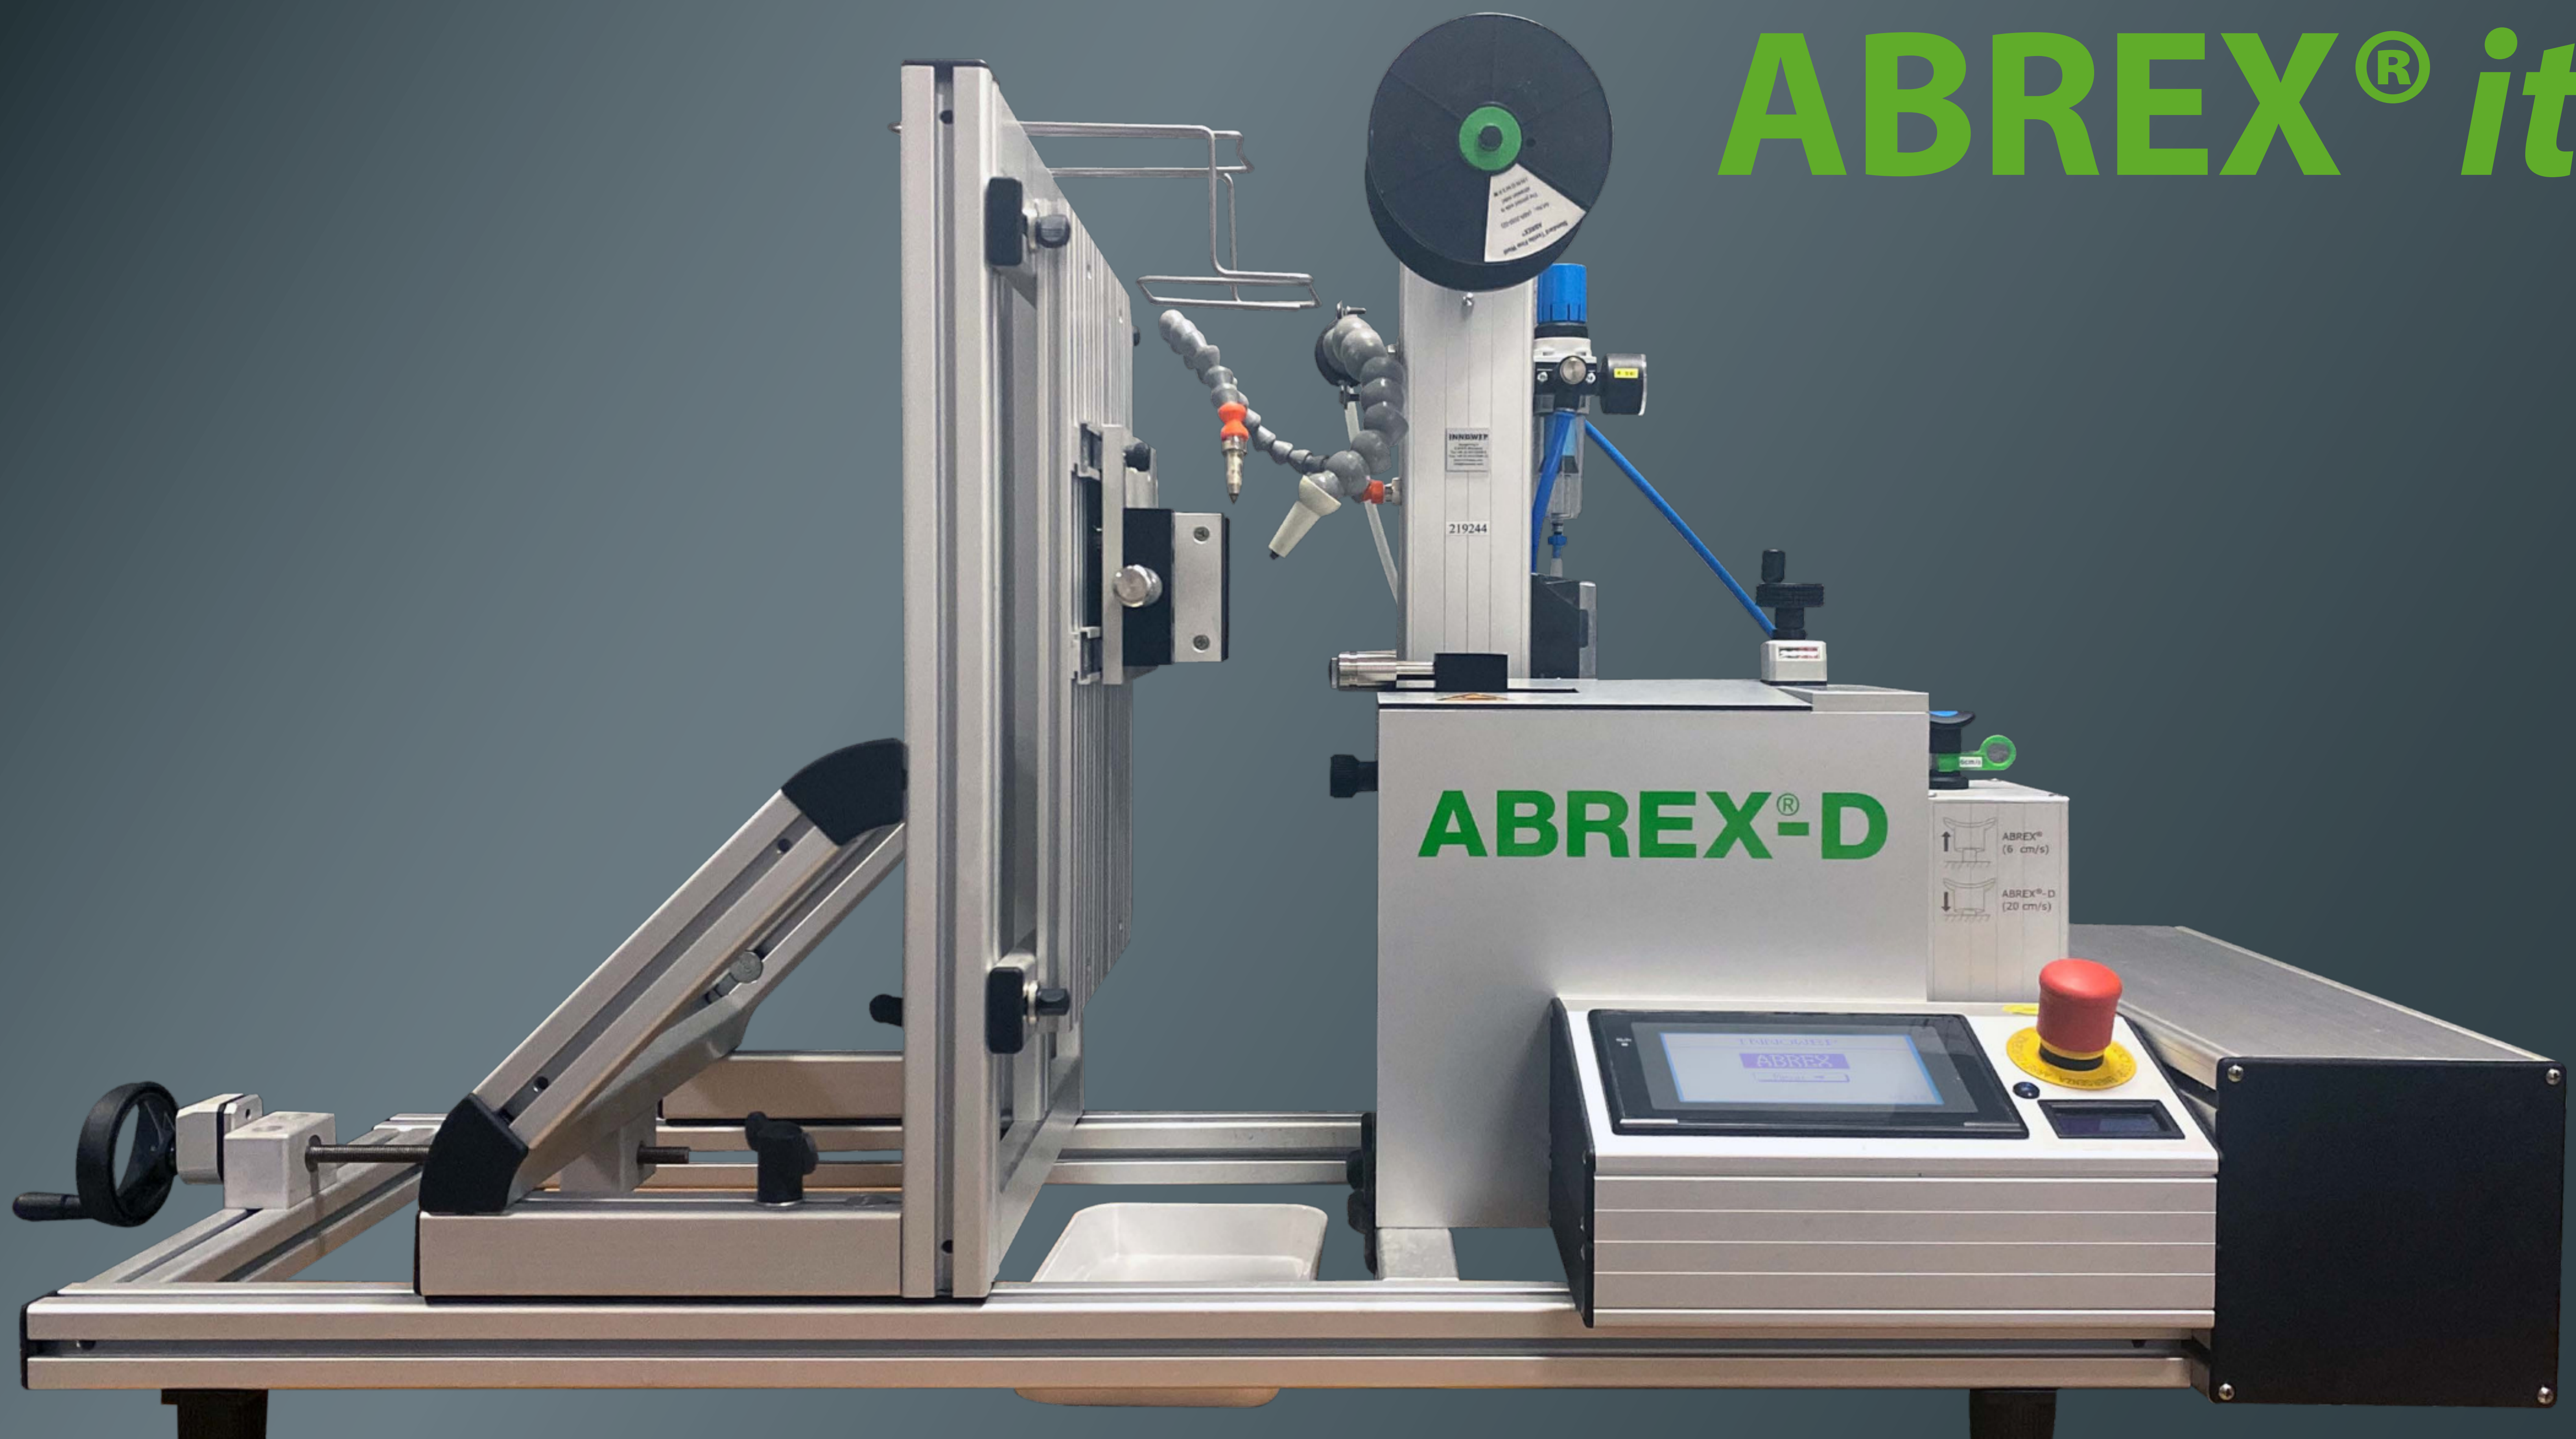

ABREX[®] it!

ABREX[®]-D

- Designed for display application
- Simulate **Touch** & unidirectional fast **Swipe** & **Zoom**
- Include all the functions of the standard ABREX[®]
- Additional D mode:
 - 20 cm/s swipe speed
 - 20 mm friction path
 - 2 N
 - 2 Hz